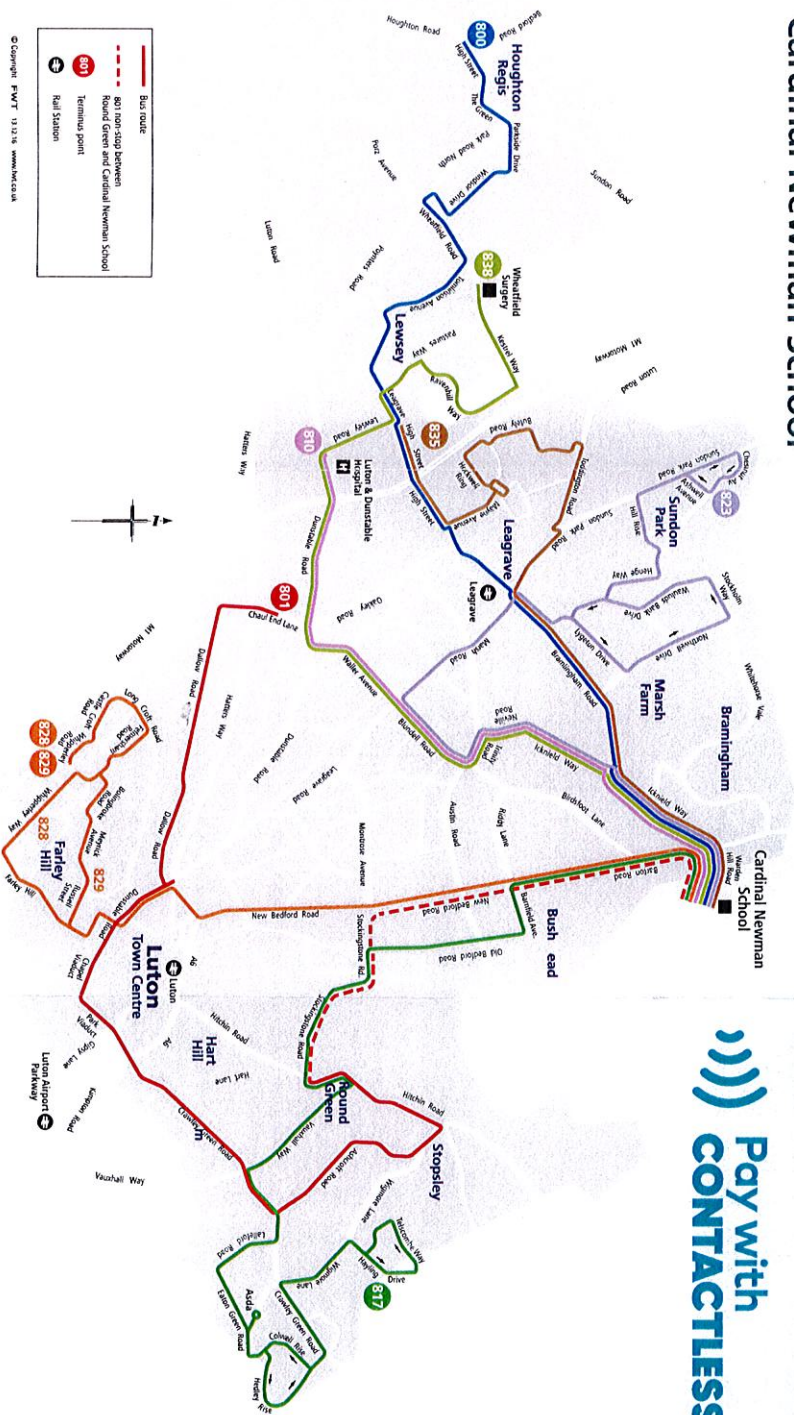

Single	Return	Weekly	4-Weekly	Term 1 Scholar	Term 2 Scholar	Term 3 Scholar	Academic Year Scholar	Scholar valid for those of school age up to and including Year 11. Student valid for those in 6th form with valid ID. ID needs to be shown at point of purchase and when travelling.
£2	£3.50	£15	£50	£195	£195*	£195*	£490	
				Term 1 Student	Term 2 Student	Term 3 Student	Academic Year Student	
				£205	£205*	£205*	£520	

Bus routes serving Cardinal Newman School

Pay with CONTACTLESS

*prices may be adjusted

Arriva bus services to Cardinal Newman School

From September 2021