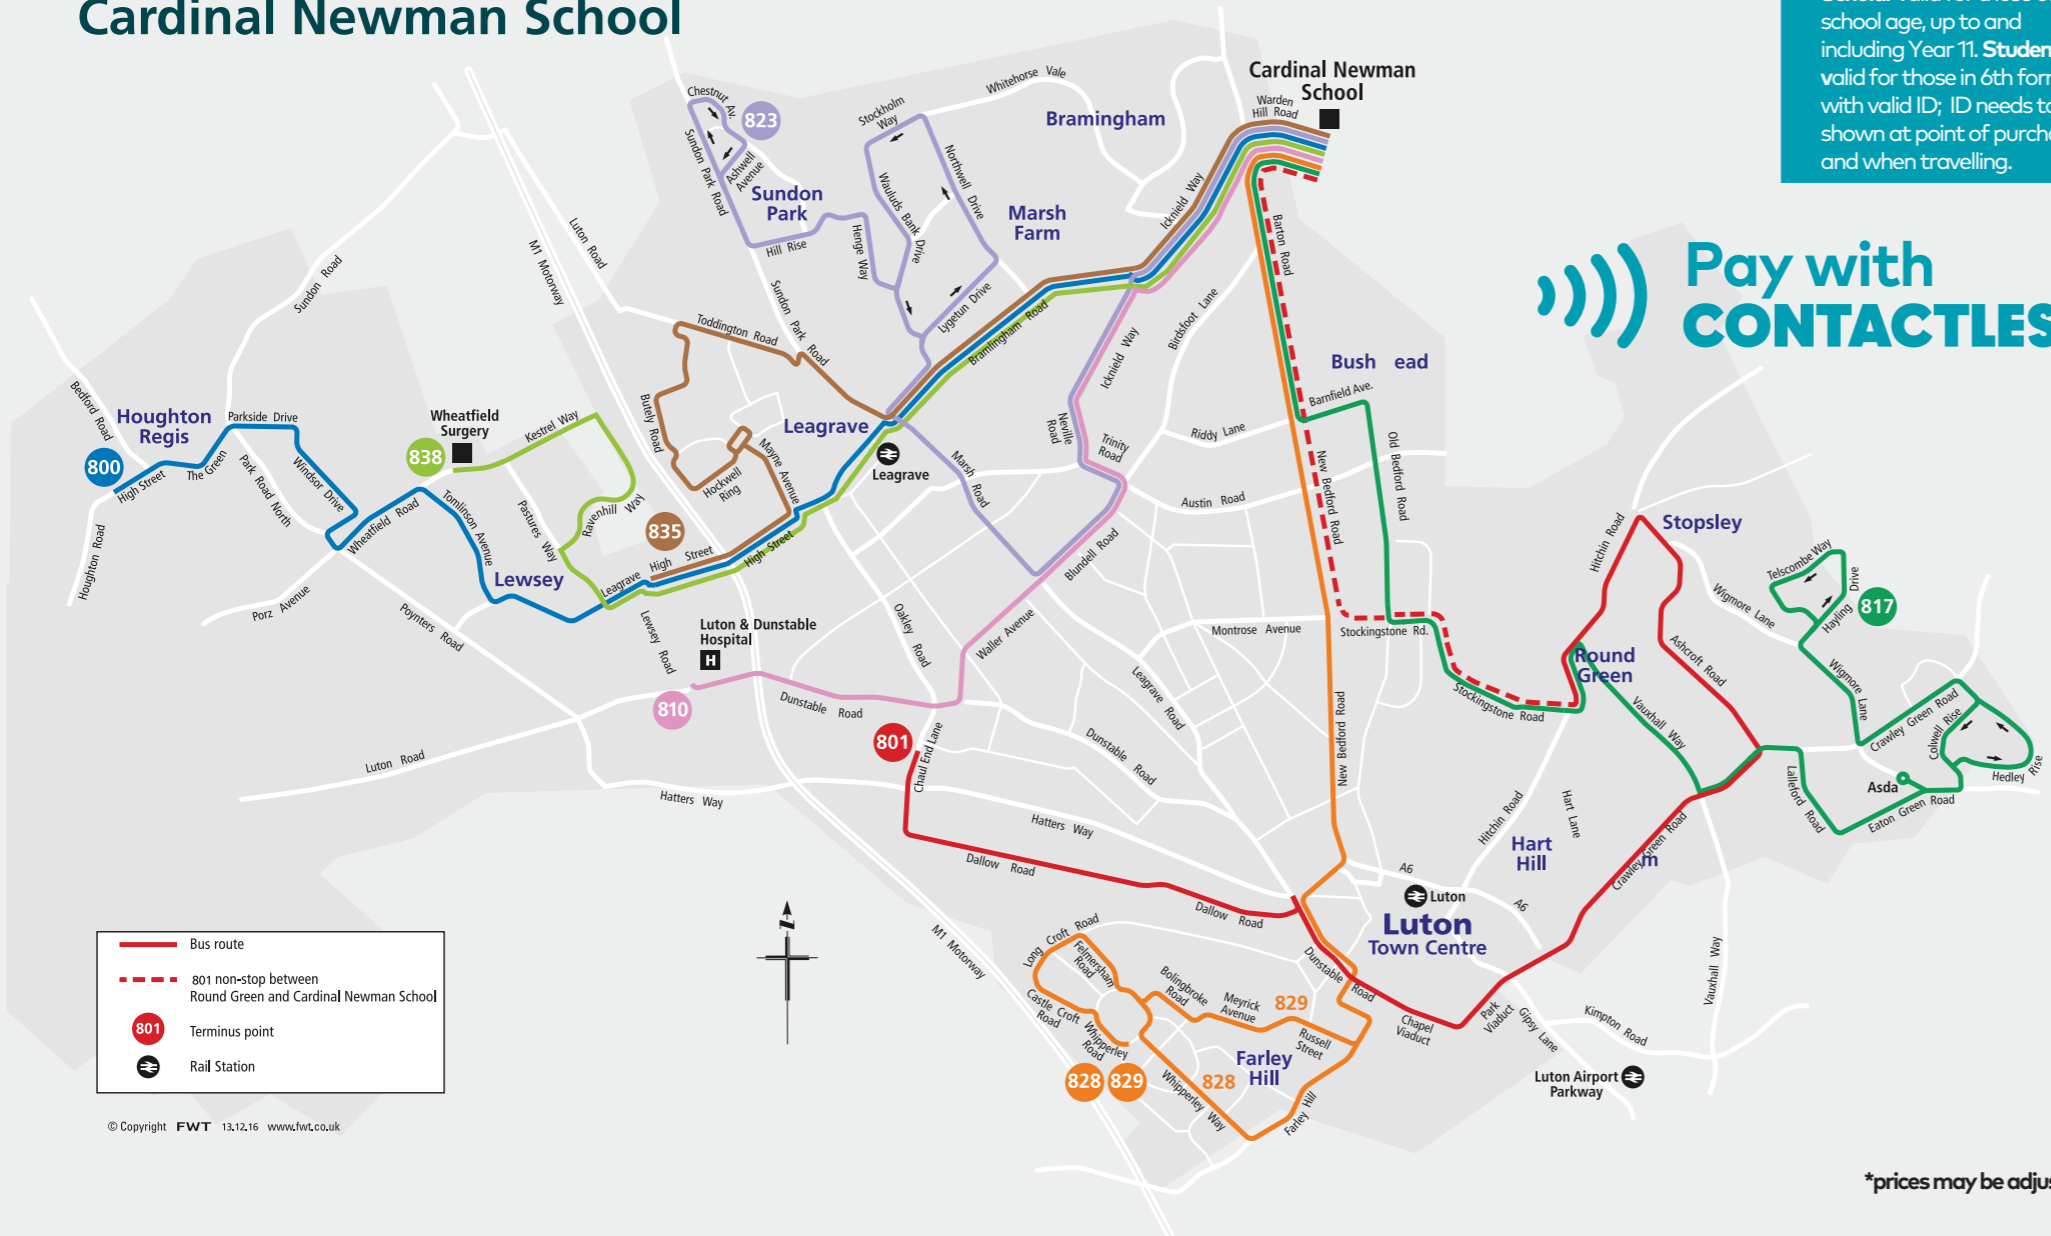

## Bus routes serving Cardinal Newman School

Scholar valid for those of school age, up to and including Year 11. Student valid for those in 6th form with valid ID; ID needs to be shown at point of purchase and when travelling.

# Arriva bus services to Cardinal Newman School

From July 2022

© Copyright FWT 13.12.16 www.fwt.co.uk

\*prices may be adjusted

arrivabus.co.uk